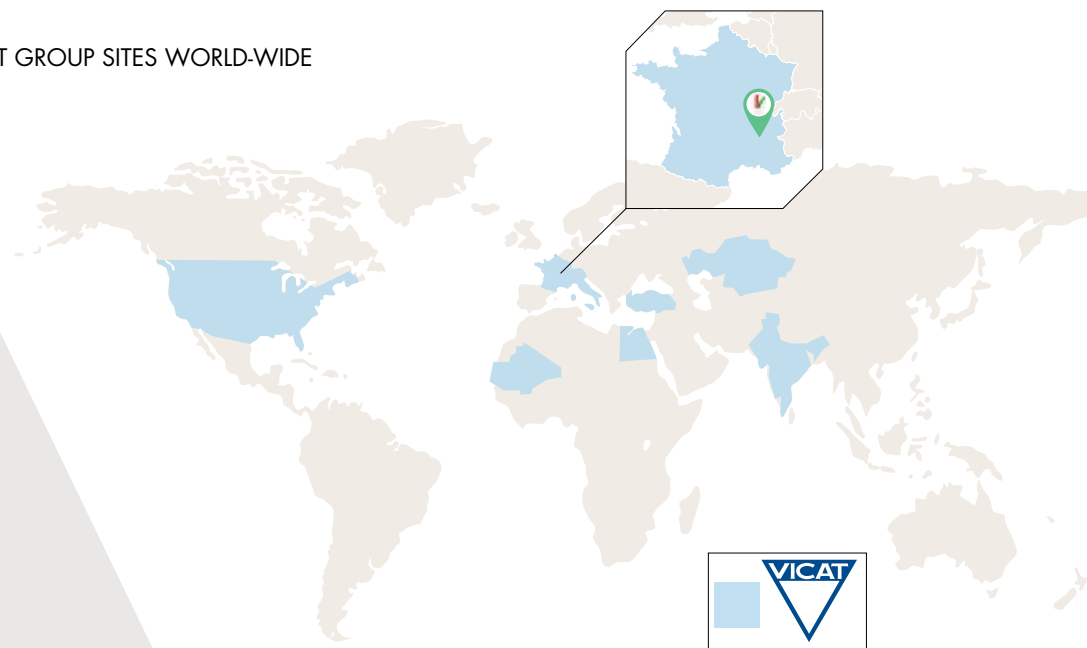

SALES

SACK ACTIVITY

TEL: +33 (0)4 76 68 54 32

FAX: +33 (0)4 76 68 54 34

> VICAT GROUP SITES WORLD-WIDE

SENTPSE - 8624